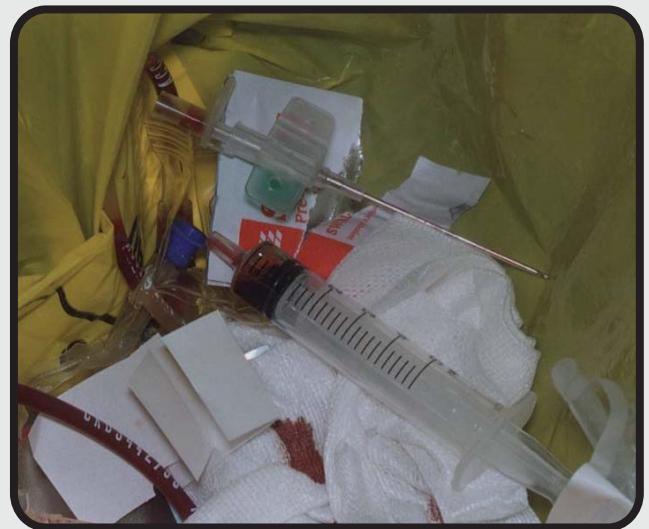

# USE THE RIGHT CONTAINER

CORRECT WASTE DISPOSAL

POOR WASTE DISPOSAL

ST44

SHARPSGUARD®