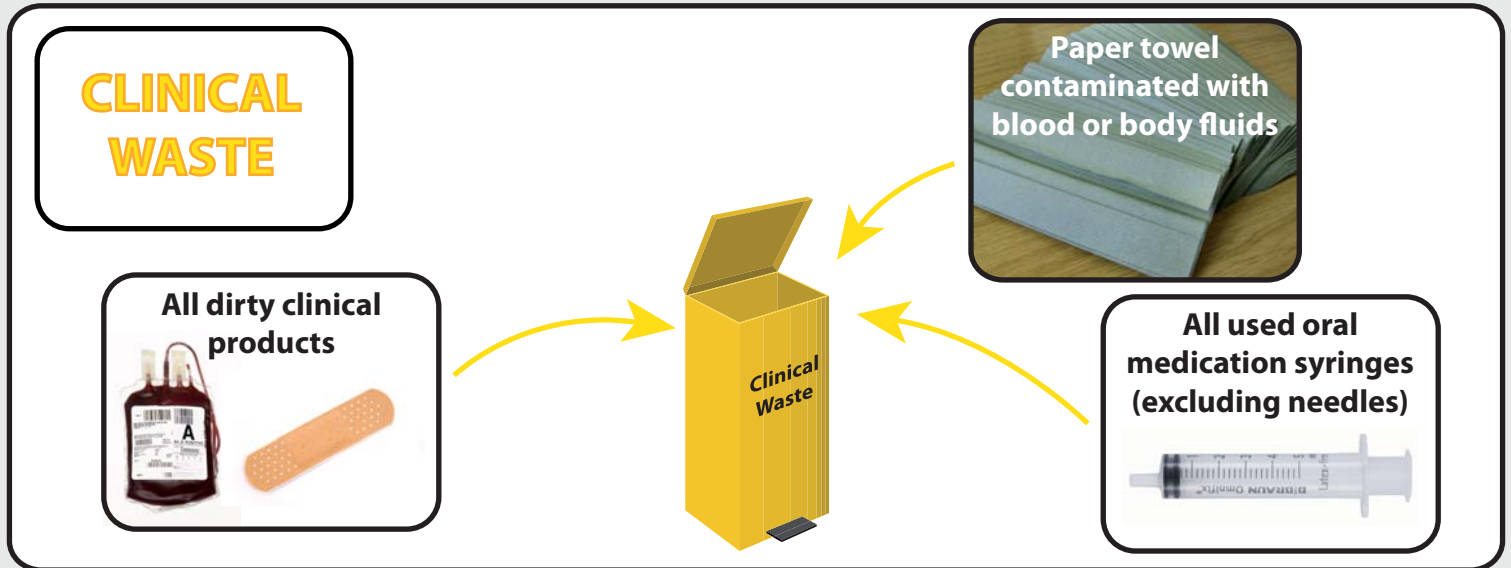

SHARPSGUARD® Waste Disposal Policy

Your Trust Logo Here

Example